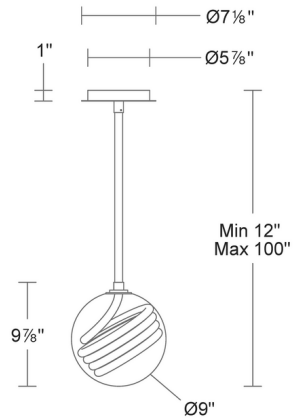

Specifications

COLOR	Clear
BODY FINISH	Aged Brass
WATTAGE	19.2W
DIMMER	Low Voltage Electronic
DIMENSIONS	9"W x 9.88"H
INTEGRATED LED MODULE	1 x LED/19.2W/120-277V LED
COUNTRY OF ORIGIN	Philippines

Technical Information

LAMP LIFE	50000 hours
COLOR RENDERING	.90 CRI
LAMP COLOR	. CCT Select
LUMENS/WATT	32.92
LUMINOUS FLUX	632 lumens

Shown in aged brass / clear

CLICK TO VIEW PRODUCT

Notes: