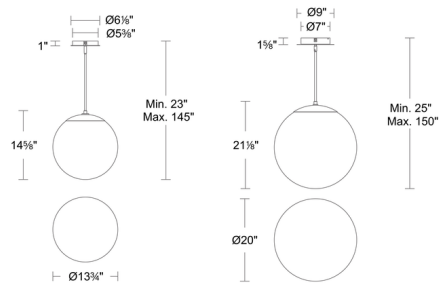

### Specifications

|                       |                          |
|-----------------------|--------------------------|
| COLOR                 | Opaline                  |
| BODY FINISH           | Aged Brass               |
| WATTAGE               | 20W                      |
| DIMMER                | Low Voltage Electronic   |
| DIMENSIONS            | 13.75"W x 14.63"H        |
| INTEGRATED LED MODULE | 1 x LED/20W/120-277V LED |
| COUNTRY OF ORIGIN     | China                    |

### Technical Information

|                    |                       |
|--------------------|-----------------------|
| PRODUCT DIMENSIONS | Downrods: 3x12", 1x6" |
| LAMP LIFE          | 50000 hours           |
| COLOR RENDERING    | 90 CRI                |
| LAMP COLOR         | 3000K                 |
| LUMENS/WATT        | 83.50                 |
| LUMINOUS FLUX      | 1670 lumens           |