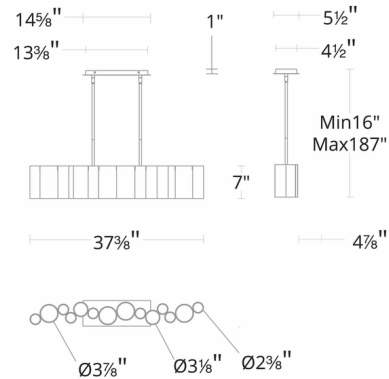

Description

The Troop Color-Select Linear Pendant unites light and structure in architectural rhythm. Multiple etched columns descend in a glowing, linear array, staggered to create a layered sense of depth. Integrated LED modules light up each with lasting, energy-efficient illumination. Perfect for over an island or dining table. LED color select options include 2700K, 3000K, 3500K, and 4000K.

Shown in black / frosted

Specifications

COLOR	Frosted
BODY FINISH	Black
WATTAGE	60.2W
DIMMER	Low Voltage Electronic
DIMENSIONS	16"L x 37.38"W x 7"H x 4.88"D
INTEGRATED LED MODULE	14 x LED/4.3W/120-277V LED
COUNTRY OF ORIGIN	Viet Nam

Technical Information

PRODUCT DIMENSIONS	Downrods: 6x12", 2x6"
LAMP LIFE	50000 hours
COLOR RENDERING	90 CRI
LAMP COLOR	4000K
LUMENS/WATT	735.35
LUMINOUS FLUX	3162 lumens

CLICK TO VIEW PRODUCT

Notes: