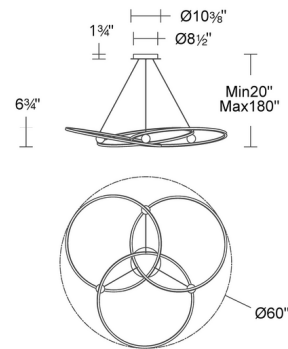

By WAC Lighting

Description

The Sidewinder Chandelier twists through space with sculptural elegance. Its looping form is lined with integrated LED light, creating a brilliant sense of rhythm and motion. Perfect for a dining room, kitchen, or entry. Compatible with the WAC Home system. Choose from a 1800K-4000K range and warm dim warm dim options. Control via the WAC Home Gateway.

Shown in aged brass

Specifications

COLOR	N/A
BODY FINISH	Aged Brass
WATTAGE	36.9W
DIMMER	Low Voltage Electronic
DIMENSIONS	60"W x 6.75"H
INTEGRATED LED MODULE	3 x LED/12.3W/120-277V LED
COUNTRY OF ORIGIN	Philippines