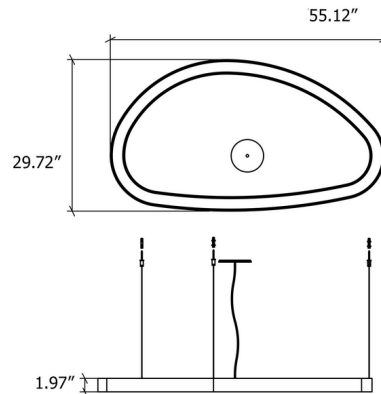

Shown in organic white / white acrylic