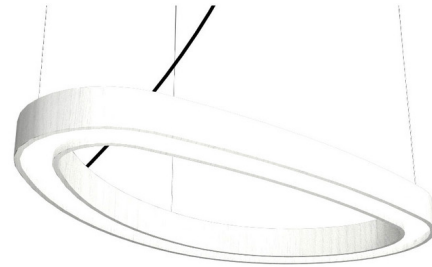

By Accord Iluminacao

Description

The Organic Slim Pendant blends clean lines with a touch of outdoor charm, perfect for elevating your interior space. The slim, organic shaped natural veneer shade is complemented by a White Acrylic diffuser that casts soft, warm light and gentle shadows throughout your room. Note: Integrated LED option is dimmable with Triac (standard), Low Voltage Electronic, or 0-10V Dimmers, sold separately. Cord color varies by finish and may not be as shown. Please refer to Preset Cable Options image.

Specifications

COLOR White Acrylic
BODY FINISH Organic White
WATTAGE 38W
DIMMER Standard 120V
DIMENSIONS 55.12"W x 1.97"H x 29.72"D
INTEGRATED LED MODULE 1 x LED/38W/120-277V LED

Technical Information

COLOR RENDERING 90 CRI
LAMP COLOR 3000K
LUMENS/WATT 55.39
LUMINOUS FLUX 2105 lumens