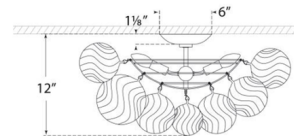

By Visual Comfort Signature

Description

The Talia Ceiling Flush Light will enhance your interior environment with its enchanting design. A collection of swirled artisanal glass orbs in different sizes is elegantly positioned on a metal framework, creating a warm interplay of shadows throughout your space.

Shown in burnished silver leaf / clear

Specifications

COLOR	Clear
BODY FINISH	Burnished Silver Leaf
WATTAGE	26W
DIMMER	Standard 120V
DIMENSIONS	25.25"W x 12"H
BULB NOT INCLUDED	4 x B11/Candelabra (E12)/6.5W/120V LED