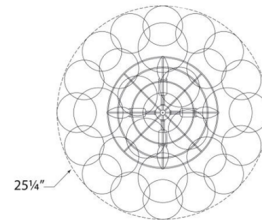

By Visual Comfort Signature

Description

The Talia Ceiling Flush Light will enhance your interior environment with its enchanting design. A collection of swirled artisanal glass orbs in different sizes is elegantly positioned on a metal framework, creating a warm interplay of shadows throughout your space.

Shown in burnished silver leaf / clear

Specifications

COLOR	Clear
BODY FINISH	Burnished Silver Leaf
WATTAGE	26W
DIMMER	Standard 120V
DIMENSIONS	25.25"W x 12"H
BULB NOT INCLUDED	4 x B11/Candelabra (E12)/6.5W/120V LED