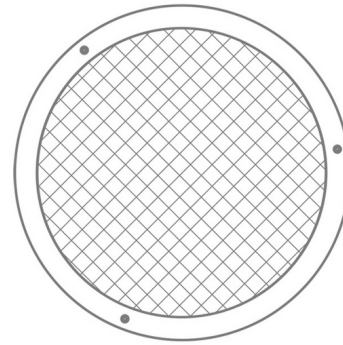

### Description

The Berlin Wall / Ceiling Light showcases a stunning sandblasted wired glass disc that acts as a diffuser complemented by a round Anodized Brass frame.

Shown in brass / sand blasted glass

### Specifications

COLOR . . . . . Sand Blasted Glass  
BODY FINISH . . . . . Brass  
WATTAGE . . . . . 20W  
DIMMER . . . . . Standard 120V  
DIMENSIONS . . . . . 11.8"W x 11.8"H x 3.9"D  
BULB NOT INCLUDED . . . . . 2 x B10/Candelabra (E12)/10W/120V LED  
COUNTRY OF ORIGIN . . . . . Italy