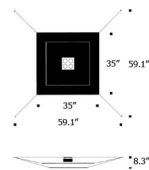

By Ingo Maurer

Description

The Lil Luxury Ceiling Light is made of lacquered paper sails suspended from the ceiling by braided polyester cords. The light bulbs are located within a square housing that is installed on the ceiling to direct light downwards through square openings in the paper sails, creating a lighting effect reminiscent of a skylight. Note: Silver is only available in the 46.9 inch size.

Specifications

COLOR N/A
BODY FINISH White
WATTAGE 40W
DIMMER Standard 120V
DIMENSIONS 46.9"W x 13.8"H x 46.9"D
BULB NOT INCLUDED 4 x MR16/GU10/10W/120V LED

Notes:

Shown in white

CLICK TO VIEW PRODUCT