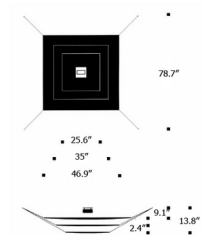

By Ingo Maurer

Description

The Lil Luxury Ceiling Light is made of lacquered paper sails suspended from the ceiling by braided polyester cords. The light bulbs are located within a square housing that is installed on the ceiling to direct light downwards through square openings in the paper sails, creating a lighting effect reminiscent of a skylight. Note: Silver is only available in the 46.9 inch size.

Specifications

COLOR N/A
BODY FINISH White
WATTAGE 40W
DIMMER Standard 120V
DIMENSIONS 46.9"W x 13.8"H x 46.9"D
BULB NOT INCLUDED 4 x MR16/GU10/10W/120V LED

Notes:

Shown in white

CLICK TO VIEW PRODUCT