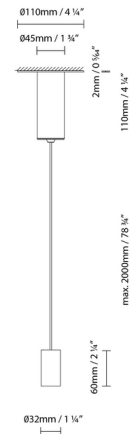

Lightology

lightology.com
866-954-4489
07-10-26

Project: _____

Company: _____

Location: _____ Fixture Type: _____

SPEC #: **BLX1582352**

Approved On: _____ Approved By: _____

Anvil Spot Pendant

By B.lux

Description

The Anvil Spot Pendant is a refined, minimalist fixture with a simple, cylindrical silhouette. Anvil aims light downward to provide direct lighting suitable for both task or ambient lighting.

Shown in black

Specifications

COLOR	N/A
BODY FINISH	Black
WATTAGE	4.5W
DIMMER	Not Dimmable
DIMENSIONS	1.25"W x 2.25"H
INTEGRATED LED MODULE	1 x LED/4.5W/120V LED
COUNTRY OF ORIGIN	Spain

Technical Information

BEAM ANGLE	38°
COLOR RENDERING	90 CRI
LAMP COLOR	3000K
LUMENS/WATT	121.33
LUMINOUS FLUX	546 lumens

CLICK TO VIEW PRODUCT

Notes: