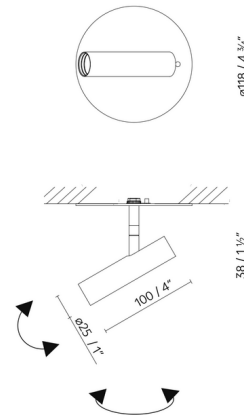

CLICK TO VIEW PRODUCT

Notes: