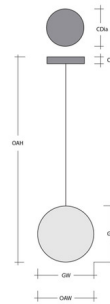

Description

The Icefall Pendant captures the quiet drama of winter in motion, bringing sculptural beauty to your interior space. Its minimalist frame showcases organically shaped handblown glass that appears frozen in mid flow, casting captivating patterns of light and shadow to create a warm, atmospheric glow in your room. Sloped ceiling compatible to 45 degrees. Each piece is crafted by hand, one at a time. Subtle variations in form and finish are the signature of the maker. Note: Dimmable with Triac, Low Voltage Electronic, or 0-10V dimmers, sold separately.

Specifications

COLOR Clear
 BODY FINISH Gilded Brass
 WATTAGE 6W
 DIMMER Standard 120V
 DIMENSIONS 4"W x 13"H
 INTEGRATED LED MODULE 1 x LED/6W/120V LED
 COUNTRY OF ORIGIN United States

Technical Information

PRODUCT DIMENSIONS Min/Max Adjustable Overall Height: 19" - 120"
 COLOR RENDERING 93 CRI
 LAMP COLOR 3000K
 LUMENS/WATT 70.00
 LUMINOUS FLUX 420 lumens

Shown in gilded brass / clear

Icefall Pendant

Product Dimensions		Dimensions may vary up to 7/8"
Overall Height	OAH	19 - 120 in
Overall Width	OAW	6 in
Canopy Height	CH	0.8 in
Canopy Diameter	CDia	6 in
Glass Dimensions		
Glass Qty		1
Glass Height	GH	13 in
Glass Width	GW	4 in