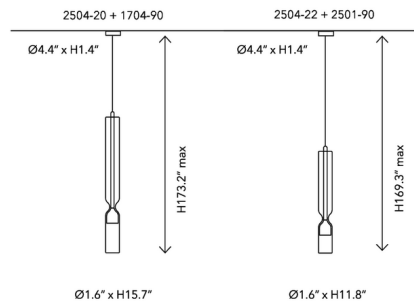

CLICK TO VIEW PRODUCT

Notes: