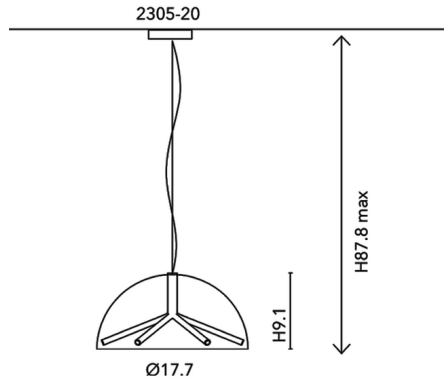

Specifications

COLOR Smoke
BODY FINISH Bronze
WATTAGE 36W
DIMMER 0-10V
DIMENSIONS 17.7"W x 9"H
INTEGRATED LED MODULE 1 x LED/36W/120V LED
COUNTRY OF ORIGIN Italy

Technical Information

LAMP COLOR 3000K

Shown in bronze / smoke