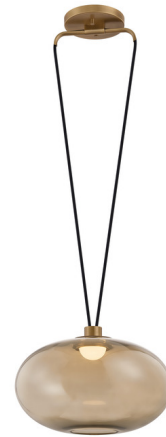

Lightology

lightology.com
866-954-4489
07-10-26

Project: _____

Company: _____

Location: _____ Fixture Type: _____

SPEC #: **TRY1586365**

Approved On: _____ Approved By: _____

Walz Pendant By Troy Lighting

Description

The Walz Pendant leans into a bespoke, jewelry-inspired design language. The soft shaping of the bronze glass pendant is juxtaposed with the angled linework of the unique double-corded suspension. Available in two sizes and finished in Patina Brass, Walz makes an artistic statement wherever it is placed.

Shown in patina brass / bronze

Specifications

COLOR Bronze
BODY FINISH Patina Brass
WATTAGE 13W
DIMMER Low Voltage Electronic
DIMENSIONS 13.75"W x 9.25"H
INTEGRATED LED MODULE 1 x LED/13W/120V LED
COUNTRY OF ORIGIN Viet Nam

Technical Information

PRODUCT DIMENSIONS Cord Length: 144"
COLOR RENDERING 90 CRI
LAMP COLOR 2700K
LUMENS/WATT 7.69
LUMINOUS FLUX 100 lumens

CLICK TO VIEW PRODUCT

Notes: