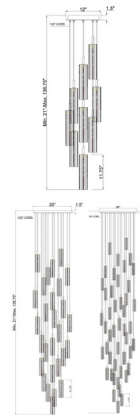

Description

The Addis Round Multi-Light Pendant offers a contemporary interpretation of the iconic midcentury modern Tronchi chandelier. Defined by elegant lines and refined geometric forms, it brings timeless sophistication to modern interiors. Layers of textured Tronchi glass tubes form a striking rounded star silhouette, diffusing light into a warm, ambient glow while casting captivating shadows that enrich the surrounding space. Adjust each pendant to create your own unique look. Note: Amber glass is not available with a Polished Chrome finish. Due to the weight of the 28 light and 46 light fixtures, additional ceiling support is required.

Specifications

COLOR	Spring
BODY FINISH	Polished Chrome
WATTAGE	27W
DIMMER	Standard 120V
DIMENSIONS	12"W x 11.75"H
INTEGRATED LED MODULE	9 x LED/3W/120V LED
COUNTRY OF ORIGIN	China

Technical Information

PRODUCT DIMENSIONS	Adjustable Cable Lengths: 180"
LAMP LIFE	30000 hours
COLOR RENDERING	90 CRI
LAMP COLOR	3000K
LUMENS/WATT	135.00
LUMINOUS FLUX	405 lumens

Shown in polished chrome / spring

CLICK TO VIEW PRODUCT