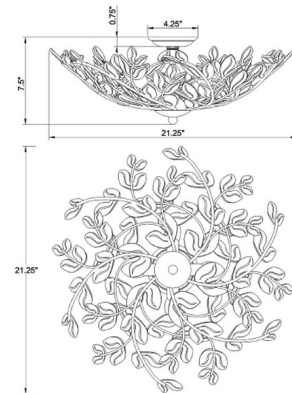

Description

The Bridget Semi Flush Ceiling Light brings both nature and artistry to your interior space. The smooth frame is complemented by glass inspired by organic forms found in the natural world. Its handblown leaves cascade along graceful scrolling branches, creating a sense of movement, balance, and lightness. Each glass element is individually crafted using old-world artisan techniques, resulting in subtle variations, flowing curvature, and a distinctive wavy texture that beautifully captures and refracts light.

Shown in soft gold / clear

Specifications

COLOR	Clear
BODY FINISH	Soft Gold
WATTAGE	36W
DIMMER	Standard 120V
DIMENSIONS	21.25"W x 7.5"H
BULB NOT INCLUDED	4 x B10/Candelabra (E12)/9W/120V LED
COUNTRY OF ORIGIN	China