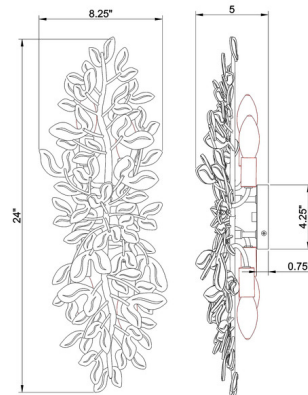

Lightology

lightology.com
866-954-4489
07-10-26

Project: _____
 Company: _____
 Location: _____ Fixture Type: _____
 SPEC #: **CRY1586454**
 Approved On: _____ Approved By: _____

Bridget Double Wall Sconce By Crystorama

Description

The Bridget Wall Sconce brings the beauty of nature and artisanal craftsmanship into your home. Its elegant frame is adorned with handblown glass leaves inspired by the organic forms of the natural world. Cascading along graceful scrolling branches, each individually crafted leaf creates a sense of movement, balance, and effortless elegance. Made using time honored artisan techniques, the sculptural glass features subtle variations, flowing curves, and a distinctive wavy texture that beautifully captures, diffuses, and refracts light throughout the space.

Shown in soft gold / green

Specifications

COLOR	Green
BODY FINISH	Soft Gold
WATTAGE	36W
DIMMER	Standard 120V
DIMENSIONS	8.25"W x 24"H x 5"D
BULB NOT INCLUDED	4 x B10/Candelabra (E12)/9W/120V LED
COUNTRY OF ORIGIN	China