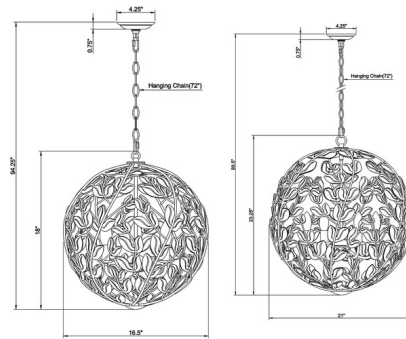

## Bridget Globe Chandelier By Crystorama

### Description

The Bridget Globe Chandelier brings the beauty of nature and artisanal craftsmanship into your home. Its elegant globe shaped frame is adorned with handblown glass leaves inspired by the organic forms of the natural world. Cascading along graceful scrolling branches, each individually crafted leaf creates a sense of movement, balance, and effortless elegance. Made using time honored artisan techniques, the sculptural glass features subtle variations, flowing curves, and a distinctive wavy texture that beautifully captures, diffuses, and refracts light throughout the space.

### Specifications

COLOR	Green
BODY FINISH	Soft Gold
WATTAGE	27W
DIMMER	Standard 120V
DIMENSIONS	16.5"W x 18"H
BULB NOT INCLUDED	3 x B10/Candelabra (E12)/9W/120V LED
COUNTRY OF ORIGIN	China

### Technical Information

PRODUCT DIMENSIONS . . . . . Adjustable Chain Length: 72"

CLICK TO VIEW PRODUCT

Notes: