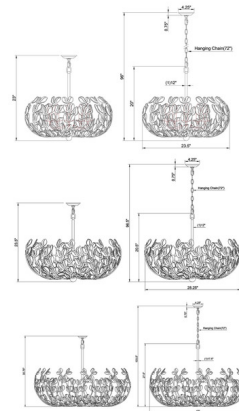

Description

The Bridget Chandelier brings the beauty of nature and artisanal craftsmanship into your home. Its elegant frame is adorned with handblown glass leaves inspired by the organic forms of the natural world. Cascading along graceful scrolling branches, each individually crafted leaf creates a sense of movement, balance, and effortless elegance. Made using time honored artisan techniques, the sculptural glass features subtle variations, flowing curves, and a distinctive wavy texture that beautifully captures, diffuses, and refracts light throughout the space. May be used without the chain as a semi flush ceiling light. Note: Due to the weight of the 42 inch fixture, additional ceiling support is required.

Specifications

COLOR	Clear
BODY FINISH	Soft Gold
WATTAGE	45W
DIMMER	Standard 120V
DIMENSIONS	23.5"W x 20"H
BULB NOT INCLUDED	5 x B10/Candelabra (E12)/9W/120V LED
COUNTRY OF ORIGIN	China

Technical Information

PRODUCT DIMENSIONS . . . 72" Adjustable Chain and One 12" Downrod Included

Shown in soft gold / clear

CLICK TO VIEW PRODUCT

Notes: