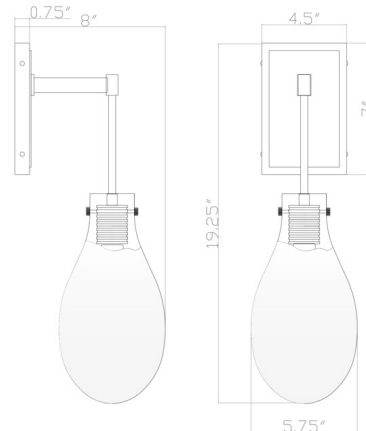

CLICK TO VIEW PRODUCT

Notes: