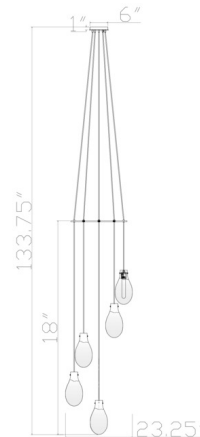

Shown in modern gold / white

CLICK TO VIEW PRODUCT

Notes: