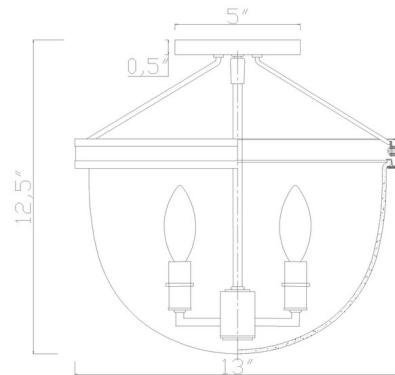

### Specifications

COLOR	Clear
BODY FINISH	Luxe Gold / Navy Blue
WATTAGE	36W
DIMMER	Standard 120V
DIMENSIONS	13"W x 12.5"H
BULB NOT INCLUDED	4 x B10/Candelabra (E12)/9W/120V LED
COUNTRY OF ORIGIN	China