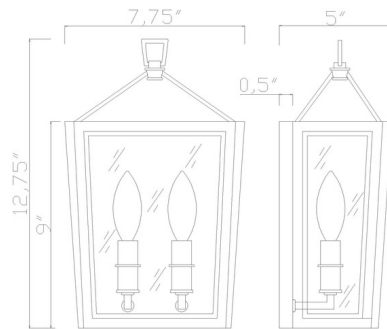

By Crystorama

Description

The Herrick Box Wall Light brings timeless elegance and modern sophistication to your interior space. Its dual finish frame is paired with smooth glass, creating a striking balance of color, transparency, and architectural form. The result is a warm, inviting glow that casts soft shadows and enhances the ambiance of your room.

Shown in luxe gold / navy blue / clear

Specifications

COLOR	Clear
BODY FINISH	Luxe Gold / Navy Blue
WATTAGE	18W
DIMMER	Standard 120V
DIMENSIONS	7.75\"W x 12.75\"H x 5\"D
BULB NOT INCLUDED	2 x B10/Candelabra (E12)/9W/120V LED
COUNTRY OF ORIGIN	China