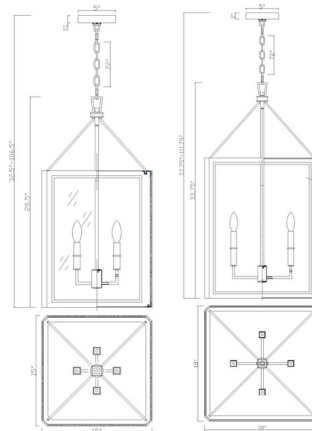

### Specifications

COLOR . . . . . Clear  
BODY FINISH . . . . . Luxe Gold / Navy Blue  
WATTAGE . . . . . 36W  
DIMMER . . . . . Standard 120V  
DIMENSIONS . . . . . 15"W x 28.5"H  
BULB NOT INCLUDED . . . . . 4 x B10/Candelabra (E12)/9W/120V LED  
COUNTRY OF ORIGIN . . . . . China

### Technical Information

PRODUCT DIMENSIONS . . . . . Adjustable Chain Length: 72"

CLICK TO VIEW PRODUCT

Notes: