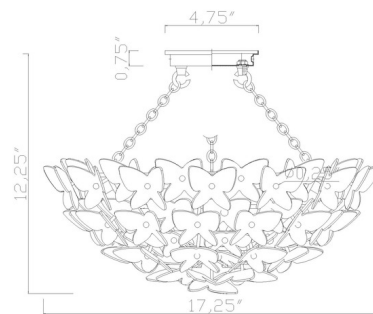

### Specifications

COLOR	White
BODY FINISH	Luxe Gold
WATTAGE	27W
DIMMER	Standard 120V
DIMENSIONS	17.25"W x 12.25"H
BULB NOT INCLUDED	3 x B10/Candelabra (E12)/9W/120V LED
COUNTRY OF ORIGIN	China

CLICK TO VIEW PRODUCT