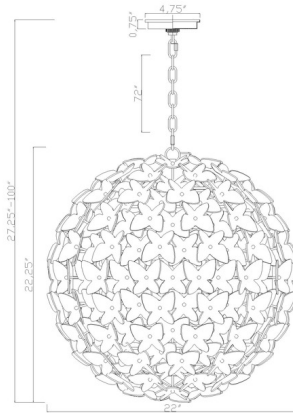

### Description

The Killian Globe Chandelier brings artistic expression and contemporary design to your interior space. Its sleek globe shaped frame is adorned with handcrafted ceramic butterflies arranged in a sculptural, layered composition that gently diffuses light, creating a warm, elegant glow and a captivating focal point in your room.

### Specifications

COLOR	White
BODY FINISH	Luxe Gold
WATTAGE	54W
DIMMER	Standard 120V
DIMENSIONS	22"W x 22.25"H
BULB NOT INCLUDED	6 x B10/Candelabra (E12)/9W/120V LED
COUNTRY OF ORIGIN	China

### Technical Information

PRODUCT DIMENSIONS . . . . . Adjustable Chain Length: 72"

CLICK TO VIEW PRODUCT

Notes: