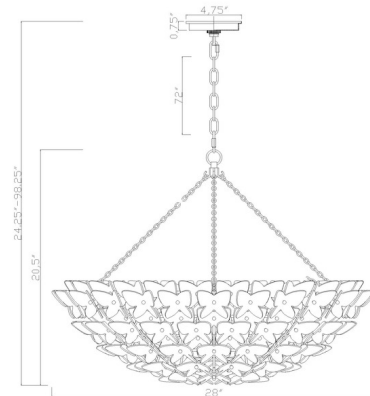

Lightology

lightology.com
866-954-4489
07-09-26

Project: _____

Company: _____

Location: _____ Fixture Type: _____

SPEC #: **CRY1586474**

Approved On: _____ Approved By: _____

Killian Chandelier By Crystorama

Description

The Killian Chandelier brings artistic expression and contemporary design to your interior space. Its sleek frame is adorned with handcrafted ceramic butterflies arranged in a sculptural, layered composition that gently diffuses light, creating a warm, elegant glow and a captivating focal point in your room.

Shown in luxe gold / white

Specifications

COLOR	White
BODY FINISH	Luxe Gold
WATTAGE	54W
DIMMER	Standard 120V
DIMENSIONS	28"W x 20.5"H
BULB NOT INCLUDED	6 x B10/Candelabra (E12)/9W/120V LED
COUNTRY OF ORIGIN	China

Technical Information

PRODUCT DIMENSIONS	Adjustable Chain Length: 72"
--------------------	------------------------------

CLICK TO VIEW PRODUCT

Notes: