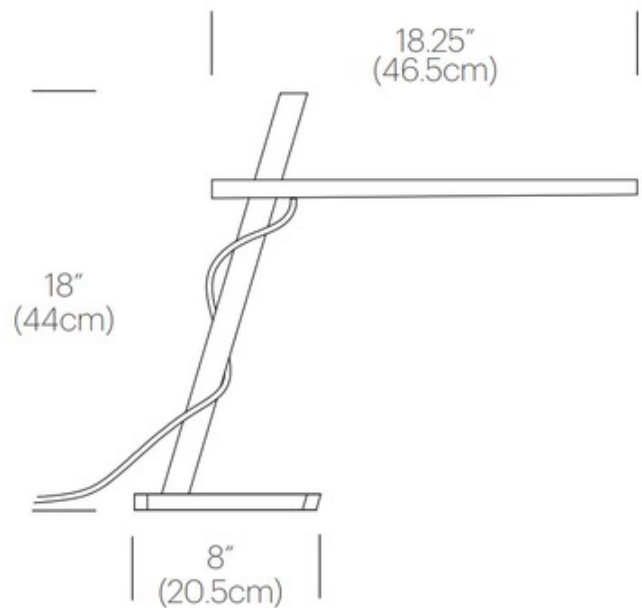

Technical Information

LUMINOUS FLUX	325 lumens
LUMENS/WATT	36.11
LAMP COLOR	3000K
COLOR RENDERING	85 CRI

SPEC # PBL158779