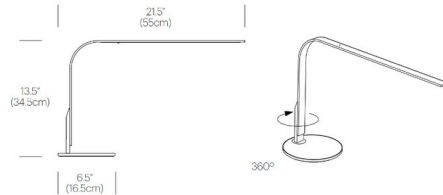

CLICK TO VIEW PRODUCT

Notes: