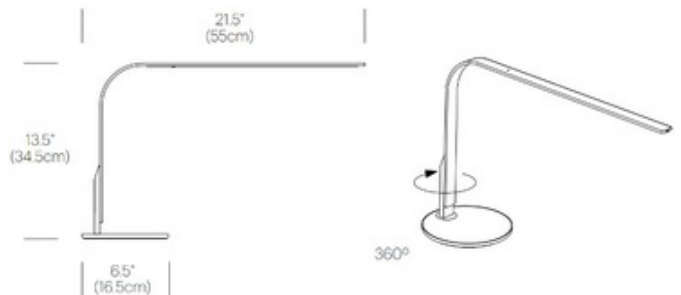

COMPANY	PROJECT	FIXTURE TYPE	APPROVED BY	DATE