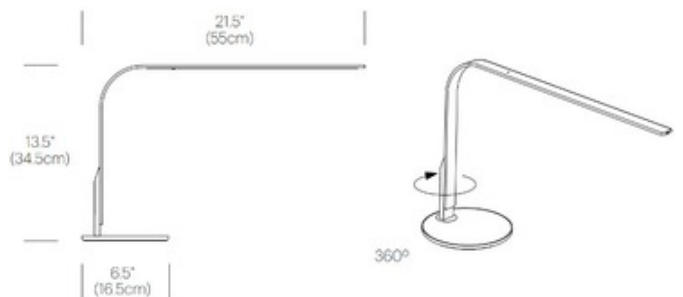

COMPANY

PROJECT

FIXTURE TYPE

APPROVED BY

DATE