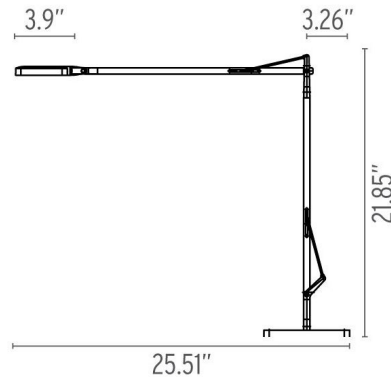

CLICK TO VIEW PRODUCT

Notes: