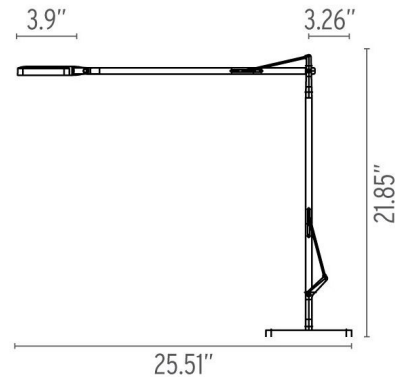

CLICK TO VIEW PRODUCT

Notes: