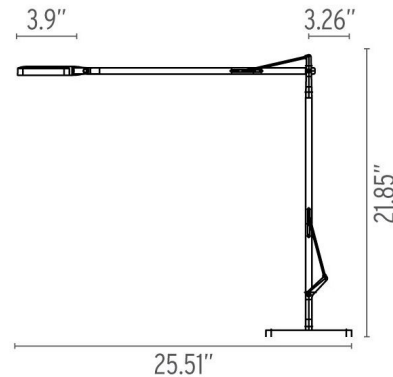

CLICK TO VIEW PRODUCT

Notes: