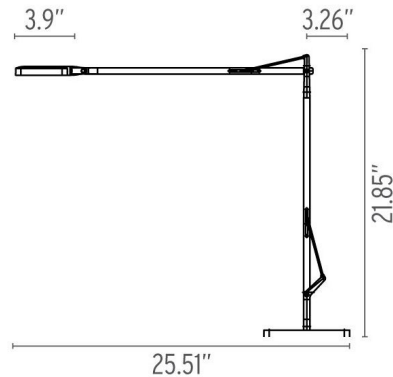

CLICK TO VIEW PRODUCT

Notes: