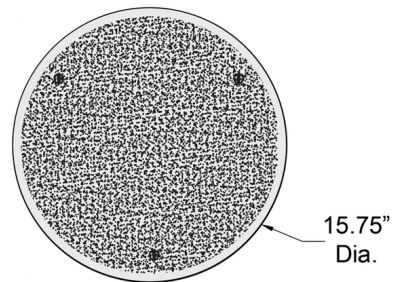

Description

Vision Round Wall or Ceiling Lamp features a frosted glass shade and a Brushed Steel finish.
Note: This is a discontinued model and limited to quantity on hand.

Specifications

COLOR Frosted
BODY FINISH Brushed Steel
WATTAGE 30W
DIMMER Low Voltage Electronic
DIMENSIONS 15.75"W x 3.25"H
INTEGRATED LED MODULE 1 x LED/30W/120V LED
COUNTRY OF ORIGIN China

Technical Information

COLOR RENDERING 90 CRI
LAMP COLOR 3000K
LUMENS/WATT 58.17
LUMINOUS FLUX 1745 lumens

Shown in brushed steel / frosted

CLICK TO VIEW PRODUCT

Notes: