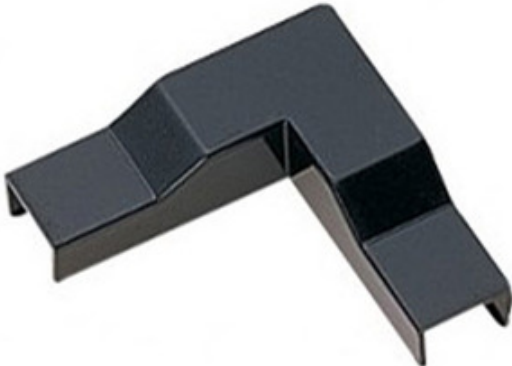

BRAND PureEdge Lighting

DESCRIPTION

Outdoor Track Corner Cover. For cleaner appearance where two tracks meet at 90-degrees. White finish. Image shown in Black finish.

Shown in: White

SHADE COLOR	N/A
BODY FINISH	White
WATTAGE	N/A
DIMMER	N/A
DIMENSIONS	N/A
LAMP	N/A