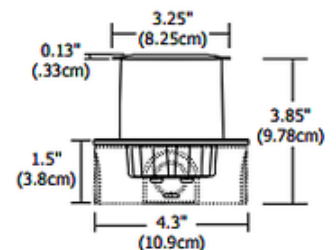

Wet Location Round Junction Box Supplied By Electrician

Indoor Octagon Junction Box Supplied By Electrician