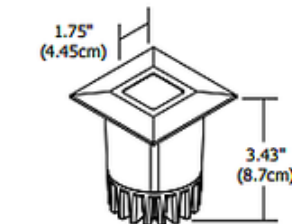

BRAND

PureEdge Lighting

DESCRIPTION

Sun3 3 Inch Round RGB LED Recessed Uplight/ Steplight provides dynamic color effects with red, green, blue and amber (or white) LEDs. Fixture is offered with a 16, 23, 36 or 47 degree precise focus, tempered glass lens and marine grade aluminum beveled edge trim in Satin Aluminum finish. The fixture is rated for outdoor/ocean front environments using a wet location electrical box or indoor using a standard octagon electrical box. ETL listed. Fixture includes 5 year warranty. Required remote 700mA constant current driver/ controller (powers up to 8 fixtures), external CTP or CDP DMX controller, junction box cover, wood spring clips, and optical accessories sold separately.

Shown in: Satin Aluminum

SHADE COLOR	N/A
BODY FINISH	Satin Aluminum
WATTAGE	6.5W
DIMMER	N/A
DIMENSIONS	3.25"W x 3.85"H
INTEGRATED LED MODULE	
LAMP	LED/6.5W/12V LED

Technical Information

LUMINOUS FLUX	281 lumens
LUMENS/WATT	43.23
COLOR RENDERING	80 CRI
BEAM SPREAD	

SPEC # EDG159290

COMPANY	PROJECT	FIXTURE TYPE	APPROVED BY	DATE