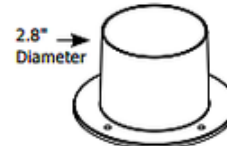

BRAND

PureEdge Lighting

DESCRIPTION

Sun3 3 Inch Round RGB LED Recessed Uplight/ Steplight provides dynamic color effects with red, green, blue and amber (or white) LEDs. Fixture is offered with a 16, 23, 36 or 47 degree precise focus, tempered glass lens and marine grade aluminum beveled edge trim in Satin Aluminum finish. The fixture is rated for outdoor/ocean front environments using a wet location electrical box or indoor using a standard octagon electrical box. ETL listed. Fixture includes 5 year warranty. Required remote 700mA constant current driver/ controller (powers up to 8 fixtures), external CTP or CDP DMX controller, junction box cover, wood spring clips, and optical accessories sold separately.

Shown in: Satin Aluminum

SHADE COLOR	N/A
BODY FINISH	Satin Aluminum
WATTAGE	6.5W
DIMMER	N/A
DIMENSIONS	3.25"W x 3.85"H
INTEGRATED LED MODULE	
LAMP	LED/6.5W/12V LED

Technical Information

LUMINOUS FLUX	281 lumens
LUMENS/WATT	43.23
COLOR RENDERING	80 CRI
BEAM SPREAD	

SPEC # EDG159290

COMPANY	PROJECT	FIXTURE TYPE	APPROVED BY	DATE