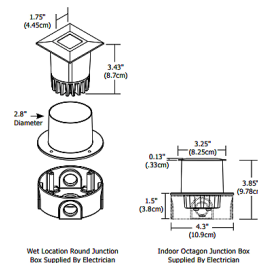

Specifications

| | |
|-----------------------|------------------|
| COLOR | N/A |
| BODY FINISH | Satin Aluminum |
| WATTAGE | 6.5W |
| DIMMER | N/A |
| DIMENSIONS | 3.25"W x 3.85"H |
| INTEGRATED LED MODULE | LED/6.5W/12V LED |

Technical Information

| | |
|-----------------|------------|
| BEAM ANGLE | 16° |
| BEAM SPREAD | |
| COLOR RENDERING | 80 CRI |
| LUMENS/WATT | 43.23 |
| LUMINOUS FLUX | 281 lumens |

Shown in satin aluminum