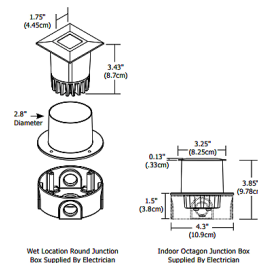

CLICK TO VIEW PRODUCT

Notes: