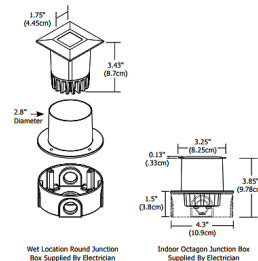

CLICK TO VIEW PRODUCT

Notes: