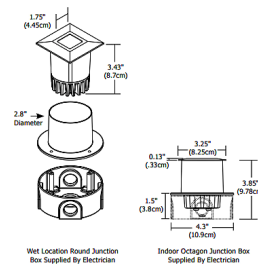

Description

Sun3 3 Inch Round RGB LED Recessed Uplight/Steplight provides dynamic color effects with red, green, blue and amber (or white) LEDs. Fixture is offered with a 16, 23, 36 or 47 degree precise focus, tempered glass lens and marine grade aluminum beveled edge trim in Satin Aluminum finish. The fixture is rated for outdoor/ocean front environments using a wet location electrical box or indoor using a standard octagon electrical box. ETL listed. Fixture includes 5 year warranty. Required remote 700mA constant current driver/controller (powers up to 8 fixtures), external CTP or CDP DMX controller, junction box cover, wood spring clips, and optical accessories sold separately.

Shown in satin aluminum

Specifications

| | |
|-----------------------|------------------|
| COLOR | N/A |
| BODY FINISH | Satin Aluminum |
| WATTAGE | 6.5W |
| DIMMER | Dimmable |
| DIMENSIONS | 3.25"W x 3.85"H |
| INTEGRATED LED MODULE | LED/6.5W/12V LED |