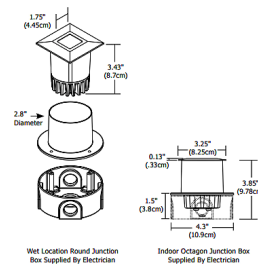

Description

Sun3 3 Inch Round RGB LED Recessed Uplight/Steplight provides dynamic color effects with red, green, blue and amber (or white) LEDs. Fixture is offered with a 16, 23, 36 or 47 degree precise focus, tempered glass lens and marine grade aluminum beveled edge trim in Satin Aluminum finish. The fixture is rated for outdoor/ocean front environments using a wet location electrical box or indoor using a standard octagon electrical box. ETL listed. Fixture includes 5 year warranty. Required remote 700mA constant current driver/controller (powers up to 8 fixtures), external CTP or CDP DMX controller, junction box cover, wood spring clips, and optical accessories sold separately.

Shown in satin aluminum

Specifications

COLOR	N/A
BODY FINISH	Satin Aluminum
WATTAGE	6.5W
DIMMER	Dimmable
DIMENSIONS	3.25"W x 3.85"H
INTEGRATED LED MODULE	LED/6.5W/12V LED

Technical Information

BEAM ANGLE	47°
COLOR RENDERING	.80 CRI