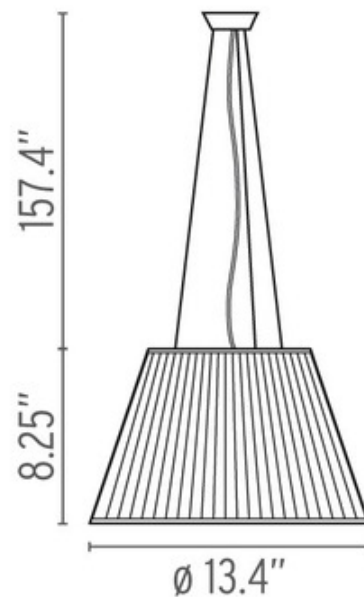

### DESCRIPTION

Romeo Moon S1 Pendant fixture designed by Philippe Starck providing diffused light, supported by three steel cables. Molded glass lampshade and etched internal white glass diffuser. Transparent, stamped polycarbonate dust protection screen. Halogen: One 72 watt, 120 volt BT-15 Eco Medium base Halogen bulb is included. Fluorescent: One 18 watt, 120 volt G24q-2 Fluorescent bulb is included. 13.4 inch width x 8.25 inch height x 165.65 inch overall length.

Shown in: Clear

SHADE COLOR	Clear
BODY FINISH	N/A
WATTAGE	72W
DIMMER	Standard 120V
DIMENSIONS	165.65"L x 13.4"W x 8.25"H
LAMP	1 x BT15/Medium (E26)/72W/120V Halogen

ITEM NUMBER

FLO1599

COMPANY

PROJECT

FIXTURE TYPE