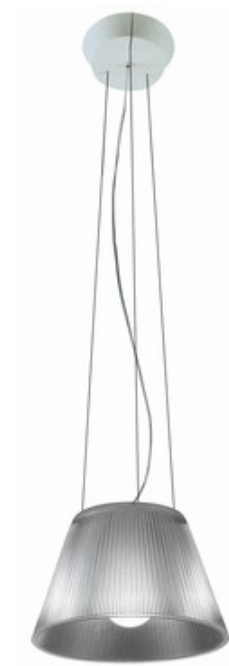

DESIGNER

Philippe Starck

BRAND

Flos Lighting

### DESCRIPTION

Romeo Moon S1 Pendant fixture designed by Philippe Starck providing diffused light, supported by three steel cables. Molded glass lampshade and etched internal white glass diffuser. Transparent, stamped polycarbonate dust protection screen. Halogen: One 72 watt, 120 volt BT-15 Eco Medium base Halogen bulb is included. Fluorescent: One 18 watt, 120 volt G24q-2 Fluorescent bulb is included. 13.4 inch width x 8.25 inch height x 165.65 inch overall length.

Shown in: Clear

SHADE COLOR	Clear
BODY FINISH	N/A
WATTAGE	72W
DIMMER	Standard 120V
DIMENSIONS	165.65"L x 13.4"W x 8.25"H
LAMP	1 x BT15/Medium (E26)/72W/120V Halogen

ITEM NUMBER

FLO1599

COMPANY

PROJECT

FIXTURE TYPE