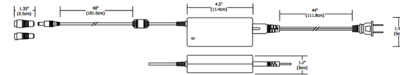

Description

The plug-in LED power supply transforms and regulates power from a line voltage power source into low voltage power for use with LED lighting. The power supply accepts input voltage of 120 volts AC and outputs 24 volts DC power up to 60 watts. Power Input: 120 volts AC, 60Hz. Power Output: Class 2, 24 volts DC, 2.5A, 60 watt maximum. 4.5 inch width x 1.96 inch depth x 1.2 inch height. Not Dimmable.

Shown in black

Specifications

COLOR	N/A
BODY FINISH	Black
WATTAGE	60W
DIMMER	Not Dimmable
DIMENSIONS	4.5"W x 1.2"H x 1.96"D
BULB NOT INCLUDED	N/A

CLICK TO VIEW PRODUCT

Notes: