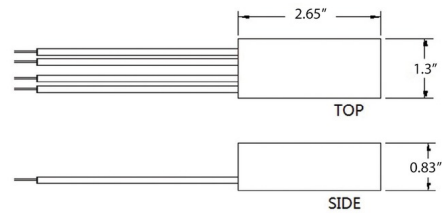

Lightology

lightology.com
866-954-4489
04-25-26

Project: _____

Company: _____

Location: _____ Fixture Type: _____

SPEC #: **EDG160177**

Approved On: _____ Approved By: _____

75W 24V AC Class 2 LED Power Supply By PureEdge Lighting

Description

TE-75L-24 24 Volt AC Electronic Class 2 remote transformer is used to power 24 Volt AC lighting systems. No load technology works with both Halogen and LED AC loads. Auto-reset, Short circuit, Overload and Thermal protection. Soft Start and Dimmable with a Low Voltage Electronic dimmer. Low profile, small compact design to fit in most enclosures. Isolated output power per NEC and UL safety requirements. Input voltage 120V AC 50/60Hz. Output Voltage 24V AC. UL, CUL, RoHS and CE complaint.

Shown in black

Specifications

COLOR	N/A
BODY FINISH	Black
WATTAGE	75W
DIMMER	Low Voltage Electronic
DIMENSIONS	2.65"L x 1.3"W x 0.83"H
BULB	N/A

CLICK TO VIEW PRODUCT

Notes: