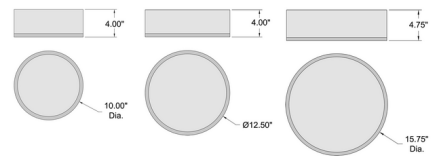

## Aero Ceiling Light By Access

### Specifications

COLOR	Opal
BODY FINISH	Chrome
WATTAGE	17W
DIMMER	Low Voltage Electronic
DIMENSIONS	12.5"W x 4"H
INTEGRATED LED MODULE	1 x LED/17W/120V LED
COUNTRY OF ORIGIN	China