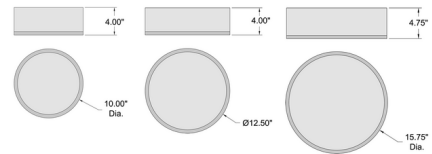

## Aero Ceiling Light By Access

### Specifications

COLOR	Opal
BODY FINISH	Chrome
WATTAGE	17W
DIMMER	Low Voltage Electronic
DIMENSIONS	12.5"W x 4"H
INTEGRATED LED MODULE	1 x LED/17W/120V LED
COUNTRY OF ORIGIN	China