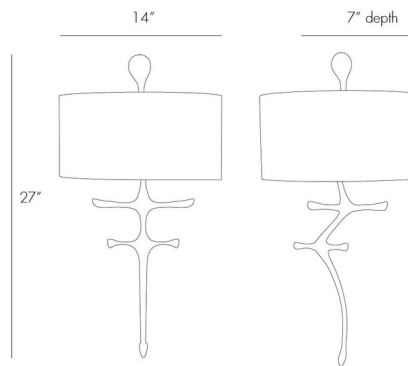

### Description

The Gilbert Wall Light features a unique sculptural brass base finished in Gold Leaf with a curved Black shade. When lit, this piece will cast dramatic shadows that will add an intriguing touch to any space. Damp-rated, although limited covered outdoor conditions may affect finish.

### Specifications

COLOR	Black
BODY FINISH	Gold Leaf
WATTAGE	8W
DIMMER	Standard 120V
DIMENSIONS	14.5"W x 27"H x 7.5"D
BULB NOT INCLUDED	1 x A19/Medium (E26)/8W/120V LED
OTHER BULB OPTIONS	1 x A19/Medium (E26)/120V LED 1 x A19/Medium (E26)/60W/120V Incandescent