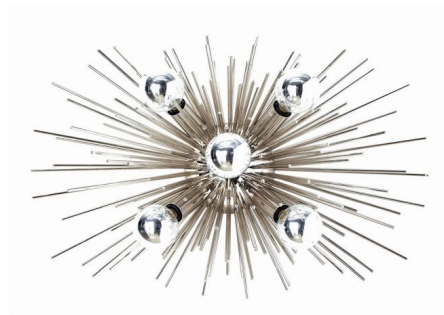

Lightology

lightology.com
866-954-4489
07-10-26

Project: _____

Company: _____

Location: _____ Fixture Type: _____

SPEC #: **AHM160370**

Approved On: _____ Approved By: _____

Zanadoo Wall Light - Floor Model

By Arteriors Home

Description

Zanadoo Wall Light features a starburst design creating dramatic shadows and patterns on the wall in Polished Nickel finish. Polished Nickel shown with silver bowl globe lamps. Can be hung vertically or horizontally. Five 25 watt, 120 volt G16.5 Candelabra base incandescent lamps not included. 18 inch width x 12 inch height x 8 inch depth. UL listed. Suitable for damp locations

Shown in polished nickel

Specifications

COLOR	N/A
BODY FINISH	Polished Nickel
WATTAGE	125W
DIMMER	Standard 120V
DIMENSIONS	18"W x 12"H x 8"D
BULB NOT INCLUDED	5 x G16.5/Candelabra (E12)/25W/120V Incandescent