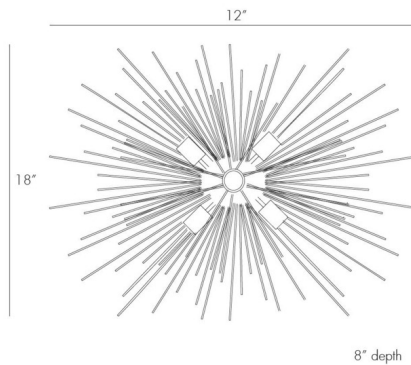

By Arteriors Home

Description

Zanadoo Wall Light features a starburst design creating dramatic shadows and patterns on the wall in Polished Nickel finish. Polished Nickel shown with silver bowl globe lamps. Can be hung vertically or horizontally. Five 25 watt, 120 volt G16.5 Candelabra base incandescent lamps not included. 18 inch width x 12 inch height x 8 inch depth. UL listed. Suitable for damp locations

Shown in polished nickel

Specifications

COLOR	N/A
BODY FINISH	Polished Nickel
WATTAGE	125W
DIMMER	Standard 120V
DIMENSIONS	18"W x 12"H x 8"D
BULB NOT INCLUDED	5 x G16.5/Candelabra (E12)/25W/120V Incandescent