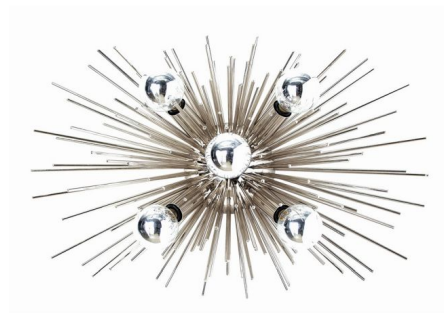

## Zanadoo Wall Light - Floor Model

By Arteriors Home

### Description

Zanadoo Wall Light features a starburst design creating dramatic shadows and patterns on the wall in Polished Nickel finish. Polished Nickel shown with silver bowl globe lamps. Can be hung vertically or horizontally. Five 25 watt, 120 volt G16.5 Candelabra base incandescent lamps not included. 18 inch width x 12 inch height x 8 inch depth. UL listed. Suitable for damp locations

Shown in polished nickel

### Specifications

COLOR	N/A
BODY FINISH	Polished Nickel
WATTAGE	125W
DIMMER	Standard 120V
DIMENSIONS	18"W x 12"H x 8"D
BULB NOT INCLUDED	5 x G16.5/Candelabra (E12)/25W/120V Incandescent

CLICK TO VIEW PRODUCT