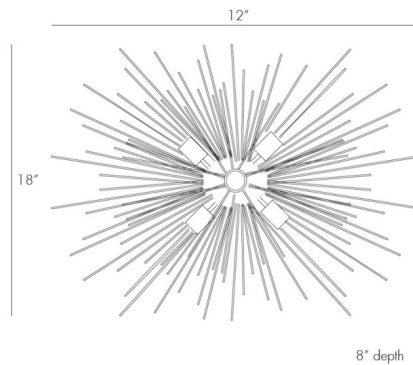

### Description

Zanadoo Wall Light features a starburst design creating dramatic shadows and patterns on the wall in Polished Nickel finish. Polished Nickel shown with silver bowl globe lamps. Can be hung vertically or horizontally. Five 25 watt, 120 volt G16.5 Candelabra base incandescent lamps not included. 18 inch width x 12 inch height x 8 inch depth. UL listed. Suitable for damp locations

### Specifications

COLOR	N/A
BODY FINISH	Polished Nickel
WATTAGE	125W
DIMMER	Standard 120V
DIMENSIONS	18"W x 12"H x 8"D
BULB NOT INCLUDED	5 x G16.5/Candelabra (E12)/25W/120V Incandescent

CLICK TO VIEW PRODUCT