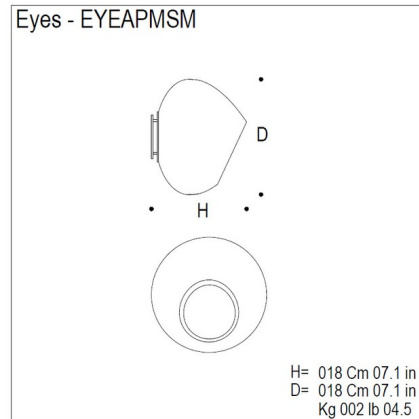

Shown in white / white

CLICK TO VIEW PRODUCT

Notes: