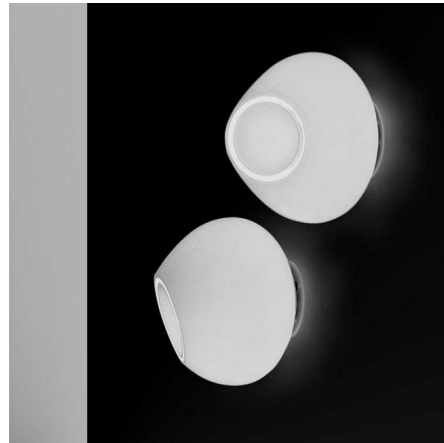

Lightology

lightology.com
866-954-4489
04-25-26

Project: _____

Company: _____

Location: _____ Fixture Type: _____

SPEC #: **AVM160376**

Approved On: _____ Approved By: _____

Eyes Wall Sconce

By Mazzega1946

Description

Eyes Wall Sconce features hand blown glass in White with finish in White. One 35 watt, 120 volt JCD G9 halogen lamp is required, but not included. Supply with a junction box cover.

Specifications

COLOR White
BODY FINISH White
WATTAGE 35W
DIMMER Standard 120V
DIMENSIONS 7.1"W x 7.1"H
BULB NOT INCLUDED 1 x JCD/G9/35W/120V Halogen
OTHER BULB OPTIONS 1 x JCD/G9/120V LED
COUNTRY OF ORIGIN Italy

Shown in white / white

CLICK TO VIEW PRODUCT

Notes: