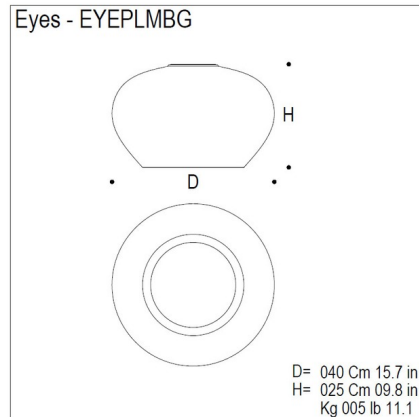

Shown in white / white

CLICK TO VIEW PRODUCT

Notes: