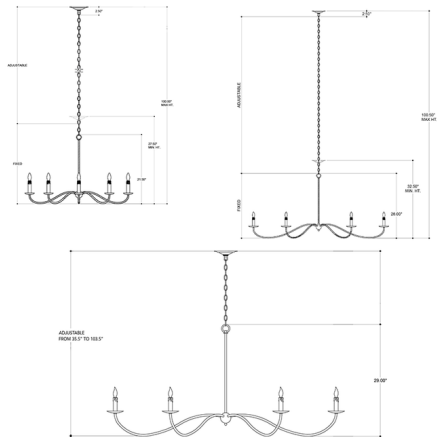

Description

The Saxon Chandelier features delicate wrought iron arms reaching out to create a large diameter chandelier. Its shape is a nod to a bygone era but its slender lines that arc gracefully make its profile modern.

Specifications

COLOR	N/A
BODY FINISH	Black
WATTAGE	54W
DIMMER	Standard 120V
DIMENSIONS	63"W x 29"H
BULB NOT INCLUDED	6 x CA10/Candelabra (E12)/9W/120V LED
OTHER BULB OPTIONS	6 x B10/Candelabra (E12)/120V LED 6 x B10/Candelabra (E12)/120V Incandescent
COUNTRY OF ORIGIN	Philippines

Technical Information

PRODUCT DIMENSIONS	Chain: 72"L
--------------------	-------------

Shown in black

CLICK TO VIEW PRODUCT

Notes: