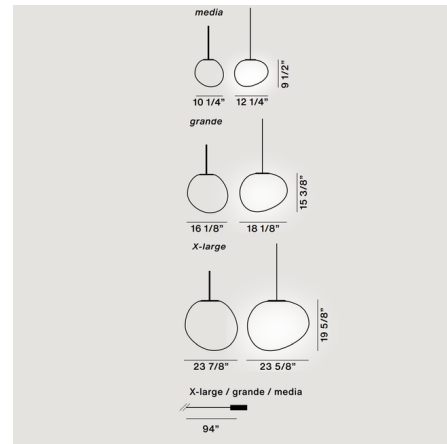

### Specifications

COLOR	White
BODY FINISH	Aluminum
WATTAGE	25W
DIMMER	Low Voltage Electronic
DIMENSIONS	18.13"W x 15.38"H x 16.13"D
BULB NOT INCLUDED	1 x A19/Medium (E26)/25W/120V LED

### Technical Information

PRODUCT DIMENSIONS	Adjustable Cable Length: 94"
--------------------	------------------------------

CLICK TO VIEW PRODUCT

Notes: