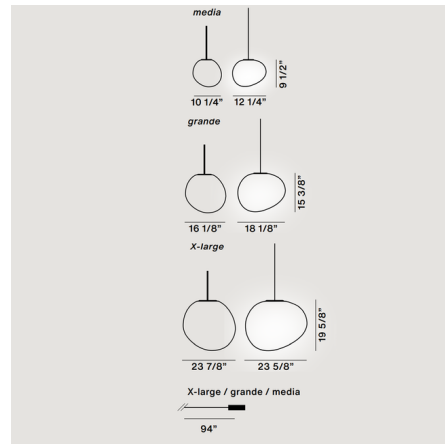

### Specifications

COLOR . . . . . White  
BODY FINISH . . . . . Aluminum  
WATTAGE . . . . . 25W  
DIMMER . . . . . Low Voltage Electronic  
DIMENSIONS . . . . . 18.13"W x 15.38"H x 16.13"D  
BULB NOT INCLUDED . . . . . 1 x A19/Medium (E26)/25W/120V LED

### Technical Information

PRODUCT DIMENSIONS . . . . . Adjustable Cable Length: 94"

CLICK TO VIEW PRODUCT

Notes: