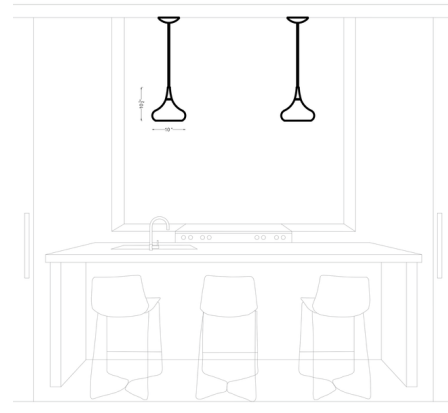

Lightology

lightology.com
866-954-4489
04-15-26

Project: _____

Company: _____

Location: _____ Fixture Type: _____

SPEC #: **SGL161050**

Approved On: _____ Approved By: _____

Belle 10 inch Pendant By Generation Lighting

Description

The Belle 10 inch Pendant features an elegantly tapered lampshade with a unique silhouette. Belle's sleek design makes it a natural fit for a variety of decor styles.

Shown in dark bronze

Specifications

COLOR	N/A
BODY FINISH	Dark Bronze
WATTAGE	100W
DIMMER	Standard 120V
DIMENSIONS	64.5"L x 10"W x 10.438"H
BULB NOT INCLUDED	1 x A21/Medium (E26)/100W/120V Incandescent
OTHER BULB OPTIONS	1 x A21/Medium (E26)/120V LED
COUNTRY OF ORIGIN	China