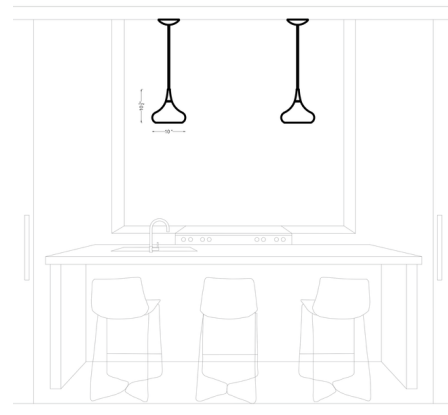

## Belle 10 inch Pendant By Generation Lighting

### Description

The Belle 10 inch Pendant features an elegantly tapered lampshade with a unique silhouette. Belle's sleek design makes it a natural fit for a variety of decor styles.

Shown in dark bronze

### Specifications

COLOR	N/A
BODY FINISH	Dark Bronze
WATTAGE	100W
DIMMER	Standard 120V
DIMENSIONS	64.5"L x 10"W x 10.438"H
BULB NOT INCLUDED	1 x A21/Medium (E26)/100W/120V Incandescent
OTHER BULB OPTIONS	1 x A21/Medium (E26)/120V LED
COUNTRY OF ORIGIN	China