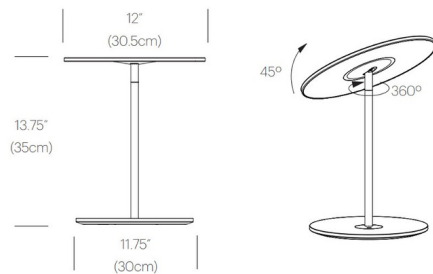

CLICK TO VIEW PRODUCT

Notes: